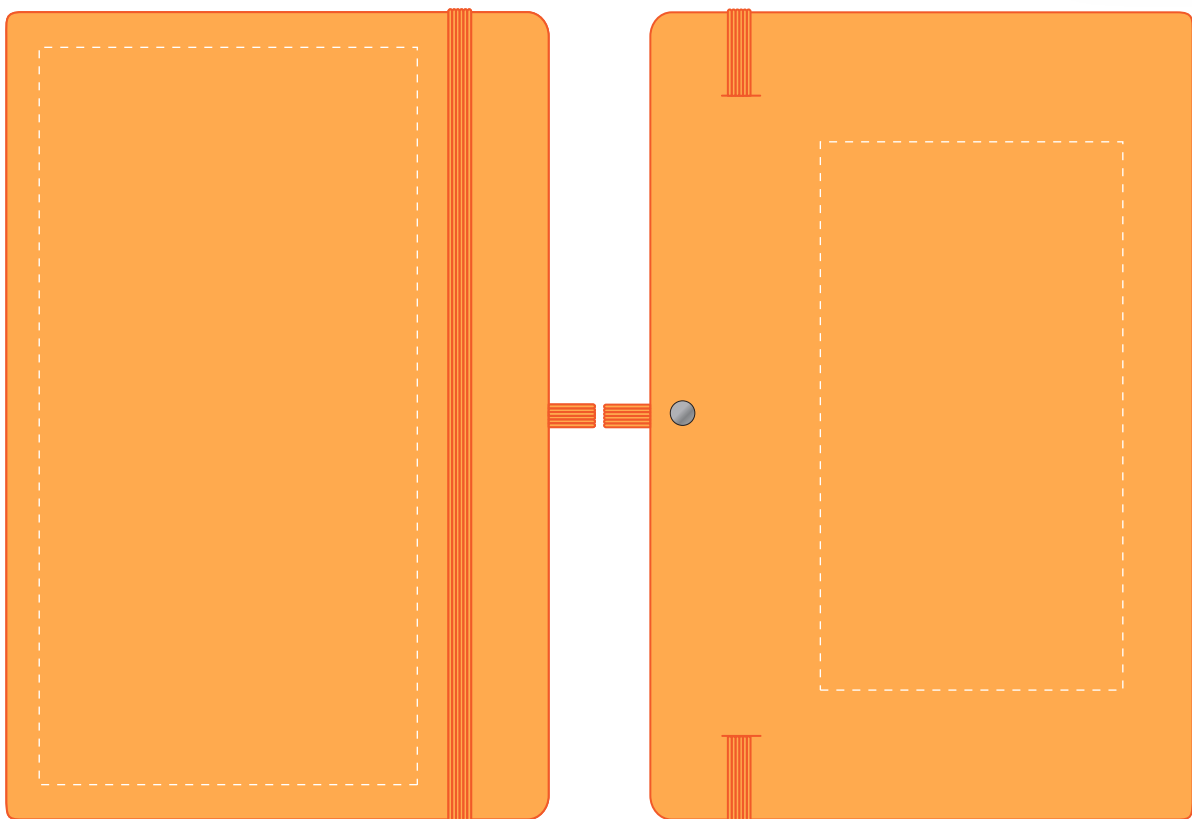

Your Ref:	Quantity:	Product Code: QS3345
Our Ref:	Version: 1	Product Colour: NEON ORANGE

PRINTING CONCERNS:**PRODUCT INFO: DUE TO THE NATURE OF THE PRODUCT THE PRINT POSITION MAY VARY BY 2 - 3 MM**

We stock this item in the following colours

**PANTONE REFERENCE(S)**

Full Colour Printing

Product Image for visualisation
- colours may vary

ARTWORK SCALE 50%

- CENTRED TO PRINT AREA
- CENTRED TO NOTEBOOK

The dashed line is to demonstrate print area and will not appear on your printed item

To proceed, please approve visual via the online system.

ARTWORK SCALE 100%
Max print area: 195mm x 100mm

ARTWORK SCALE 100%
Max print area: 145mm x 80mm